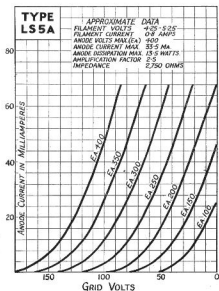

## MARCONI VALVES TYPES LS 5, LS 5A AND LS 5B

Characteristic Curve of Average LS 5 Valve.

Characteristic Curve of Average LS 5a Valve.

Characteristic Curve of Average LS 5b Valve.

*The valve in the purple box*