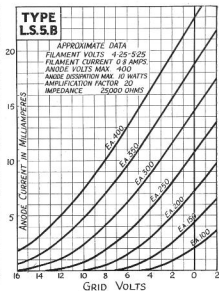

## MARCONI VALVES TYPES LS 5, LS 5A AND LS 5B

Characteristic Curve of Average LS 5 Valve.

Characteristic Curve of Average LS 5a Valve.

Characteristic Curve of Average LS 5b Valve.

*The valve in the purple box*