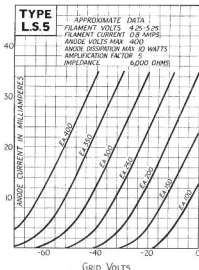

## MARCONI VALVES TYPES LS 5, LS 5A AND LS 5B

Characteristic Curve of Average LS 5 Valve.

Characteristic Curve of Average LS 5a Valve.

Characteristic Curve of Average LS 5b Valve.

*The valve in the purple box*